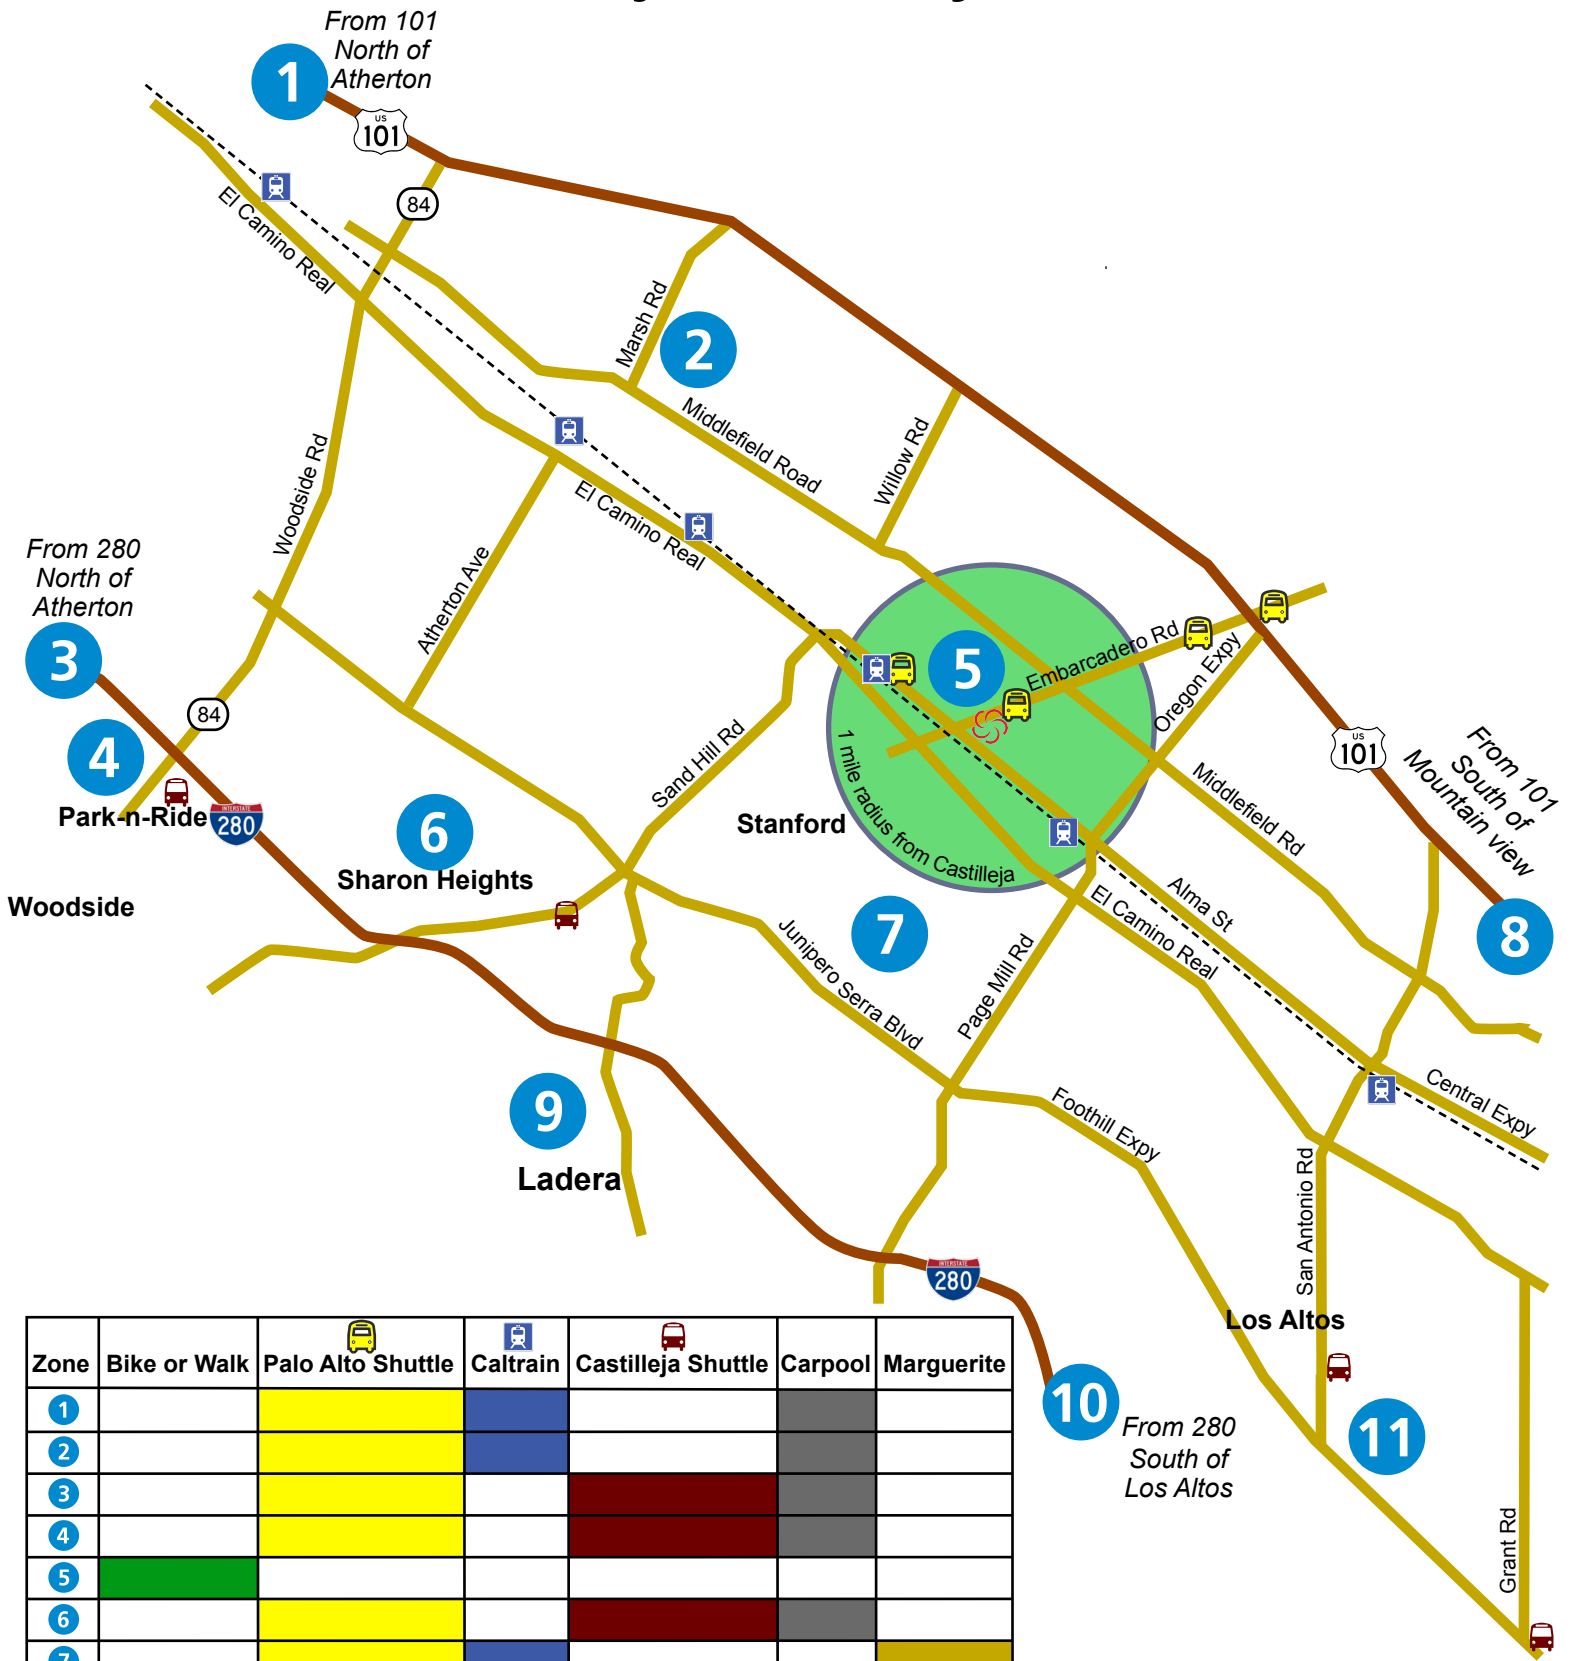

Transportation Options to Castilleja School by Zone

Zone	Bike or Walk	Palo Alto Shuttle	Caltrain	Castilleja Shuttle	Carpool	Marguerite
1						
2						
3						
4						
5						
6						
7						
8						
9						
10						
11						